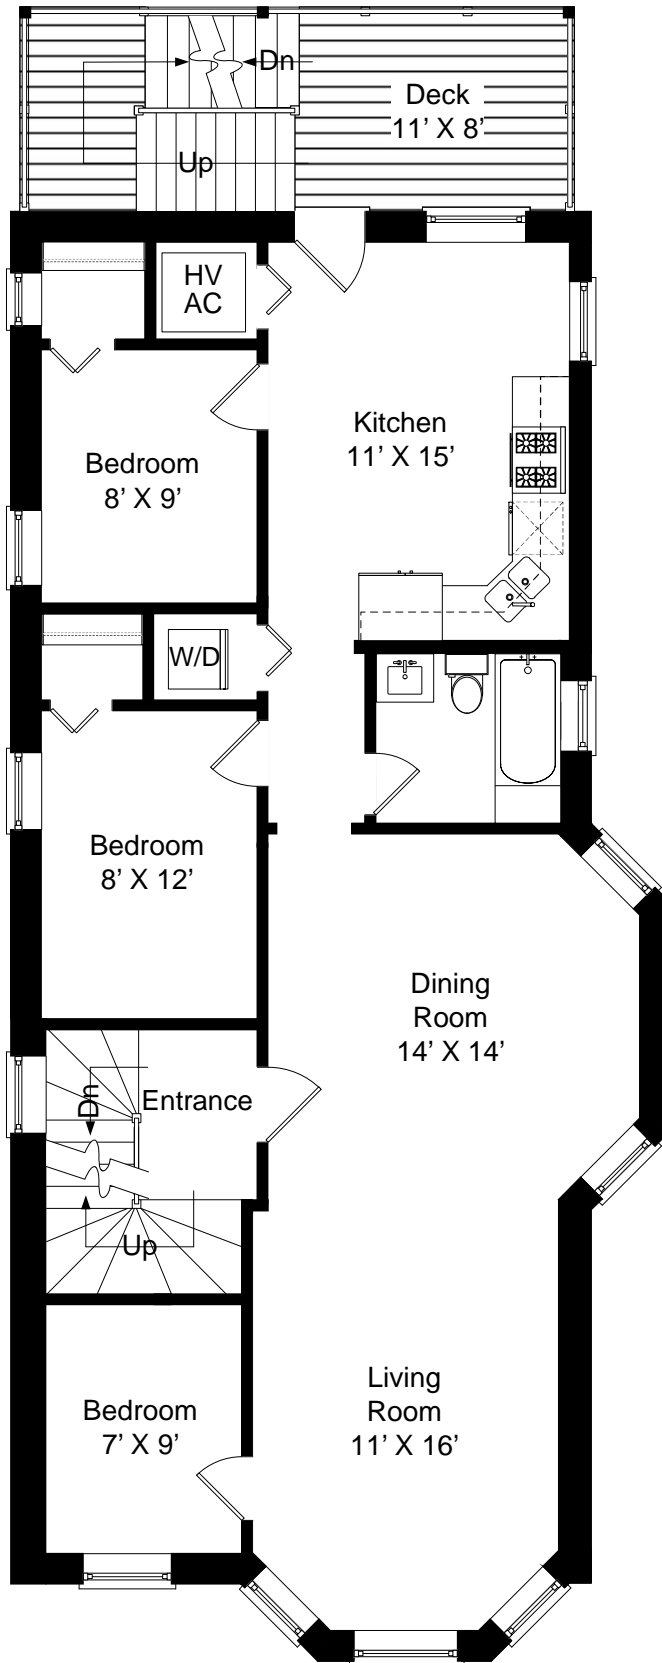

1253 NORTH CALIFORNIA AVENUE -- UNIT TWO

Copyright © 2016. www.bestfloorplans.com - Floorplans are approximate and for marketing purposes only

3 BEDROOMS, 1 BATHROOM
APPROXIMATELY 1,110 SQUARE FEET