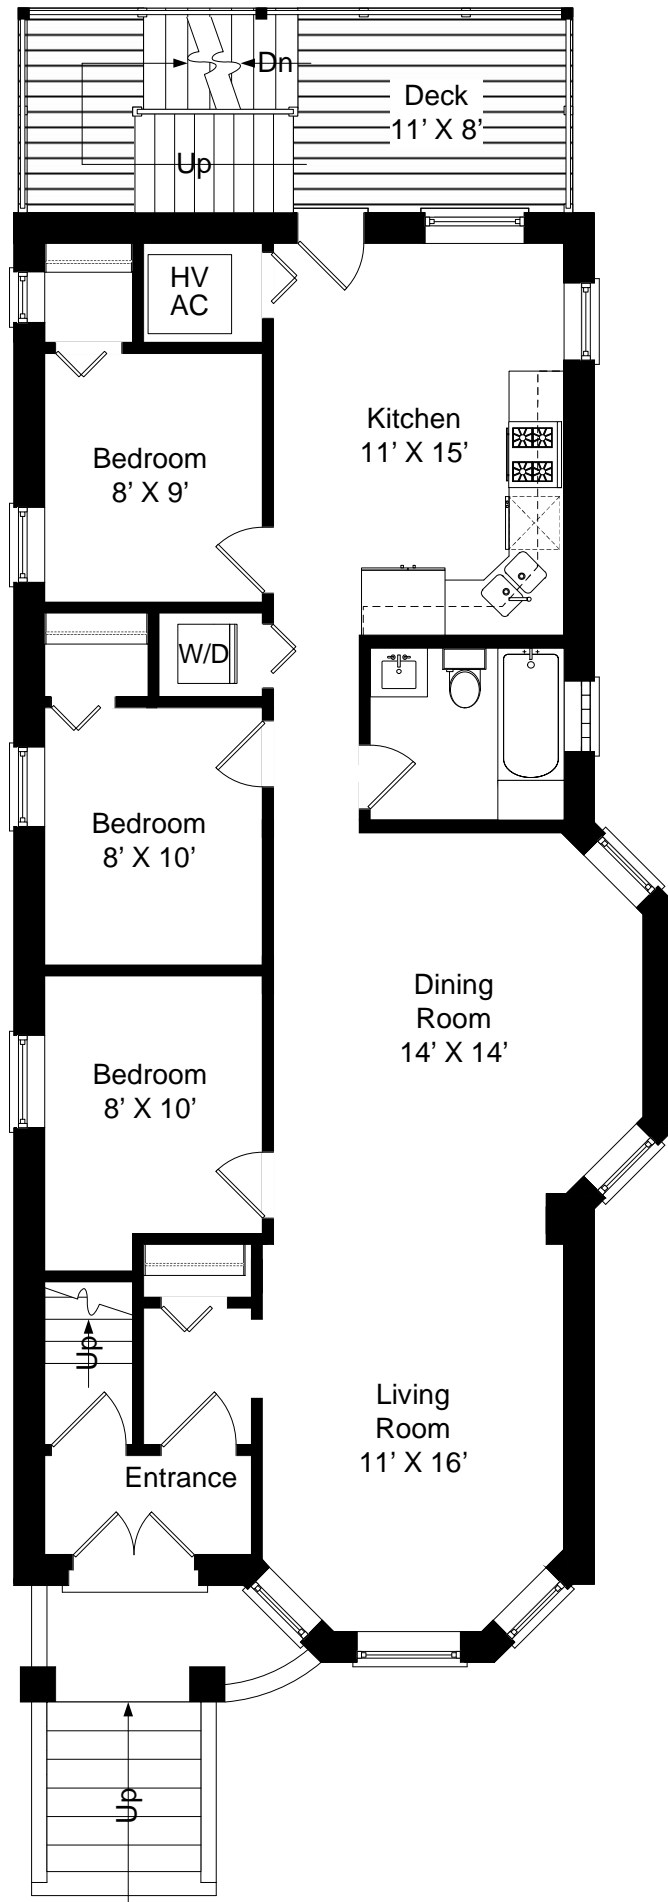

1253 NORTH CALIFORNIA AVENUE -- UNIT ONE

Copyright © 2016. www.bestfloorplans.com - Floorplans are approximate and for marketing purposes only

3 BEDROOMS, 1 BATHROOM
APPROXIMATELY 1,128 SQUARE FEET